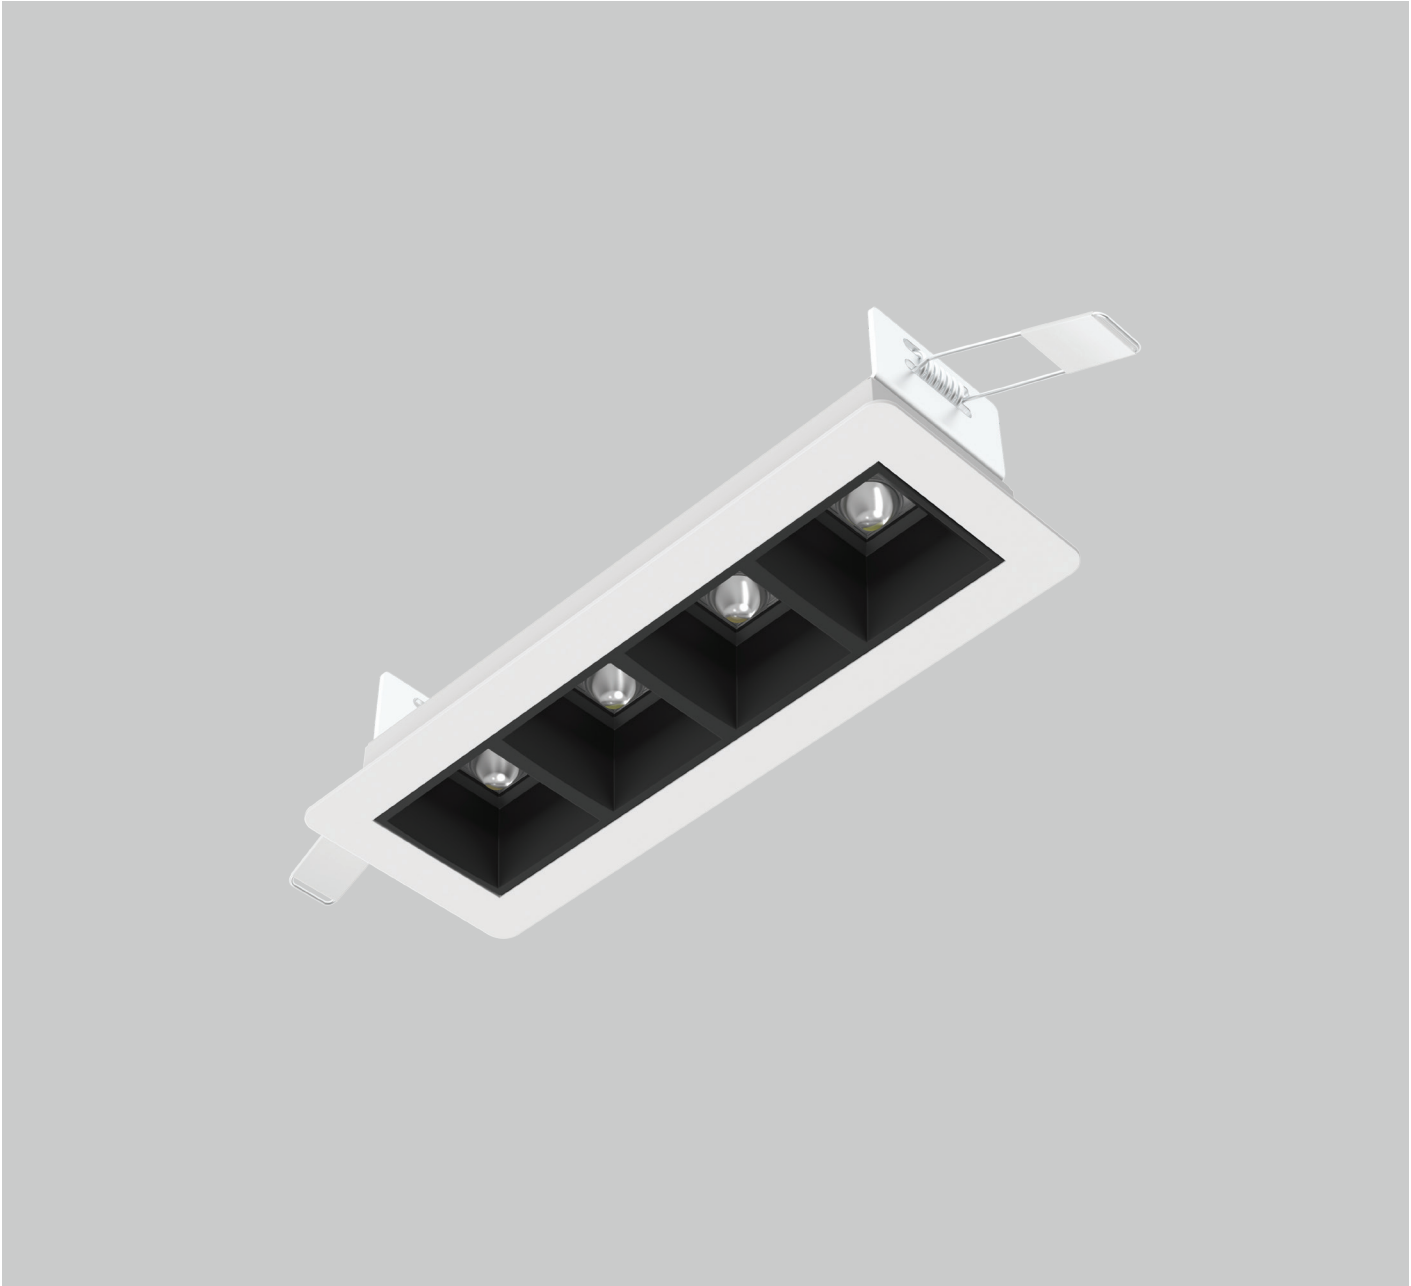

# LENTE MINI

Rectangular recessed luminaire with premium class UGR<19 lens optics for plasterboard ceiling type. Top quality SMD LED module with colour consistency MacAdams  $\leq 3$ , extensive portfolio of lumen ranges, CCTs and spectra. Variety of drivers: standard EVG on/off, DALI and wireless controllers as Casambi on request. Mounting without tools into any type of suspended ceiling. Body is made of aluminium and steel. Standard colour RAL 9003M, any other colour from basic RAL range available at no extra cost. Variety of beam angles, lumen outputs and drivers allows to use this luminaire in different types of lighting projects.

Luminous flux & Luminaire Power tolerance up to 10%. System power consumption depends on components used. Luminous efficacy depends on type of LED's, electronics, optics and diffusor. The most up to date technical parameters can be found on our website and in database of LDT files.

# LENTE MINI

<b>Mounting:</b>	Recessed mounting
<b>Body material:</b>	Steel and aluminium
<b>Colour:</b>	Standard white RAL 9003M, other RAL colours on request
<b>Lumen output:</b>	Standard up to 800 lm, any other on request
<b>LED module:</b>	Signify (Philips), Tridonic or equivalent SMD LED module
<b>Colour temperature:</b>	3000/4000K other on request
<b>Colour Rendering:</b>	CRI>80 in standard, other on request
<b>Driver:</b>	EVG on-off/DALI/Casambi, other on request
<b>Wireless control:</b>	Casambi
<b>Daylight/Occupancy sensor:</b>	N/A
<b>Emergency unit:</b>	N/A
<b>Operating temperature range:</b>	0°C ... +35°C
<b>IP Class:</b>	IP20 in standard
<b>Power:</b>	220-240V 50/60Hz
<b>Lighting direction:</b>	Direct lighting
<b>Light distribution:</b>	Symmetric / Asymmetric
<b>Optics:</b>	UGR<19 diffused lenses
<b>Lens shade:</b>	BM - black matt, WM - white matt
<b>Beam angle:</b>	35°/50°/80°/ASY - all types available in our LDT file database
<b>Warranty:</b>	5 Years standard warranty