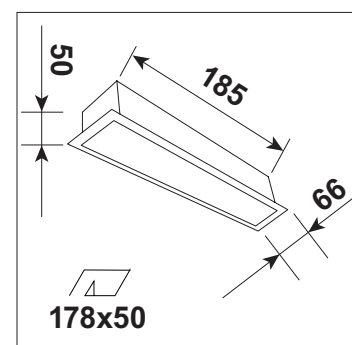

LENTE MINI

Mounting:	Recessed mounting
Body material:	Steel and aluminium
Colour:	Standard white RAL 9003M, other RAL colours on request
Lumen output:	Standard up to 800 lm, any other on request
LED module:	Signify (Philips), Tridonic or equivalent SMD LED module
Colour temperature:	3000/4000K other on request
Colour Rendering:	CRI>80 in standard, other on request
Driver:	EVG on-off/DALI/Casambi, other on request
Wireless control:	Casambi
Daylight/Occupancy sensor:	N/A
Emergency unit:	N/A
Operating temperature range:	0°C ... +35°C
IP Class:	IP20 in standard
Power:	220-240V 50/60Hz
Lighting direction:	Direct lighting
Light distribution:	Symmetric / Asymmetric
Optics:	UGR<19 diffused lenses
Lens shade:	BM - black matt, WM - white matt
Beam angle:	35°/50°/80°/ASY - all types available in our LDT file database
Warranty:	5 Years standard warranty

LENTE MINI recessed mounted, light down

All current index numbers, lumen outputs, power consumption and many other technical information are available in our 2024 pricelist.

Basic dimensions